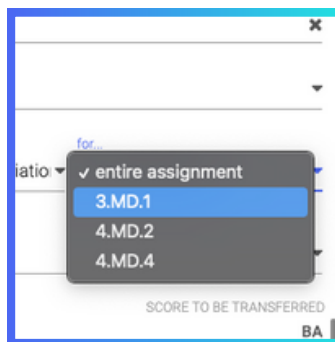

Pick a Transfer Method

- 1 Select one of the three methods for transferring grades
- 2 Follow directions provided for that method
- 3 Select **Done**
- 4 Adjust transfer **Settings**

Transfer Settings - Troubleshooting

If grades are not being transferred properly you can adjust the Settings to match how your unique grade book will input the grades.

- 1 **Name Sorting** - Ensure the order matches how names are listed in your grade book.
- 2 **Return Key** - Change to a setting that will properly input the scores. *Return twice is a good option to try.*
- 3 **Speed** - Adjusting to a slower speed will often correct errors.

Grade Transfer Tips and Tricks

Transfer the custom **performance band abbreviations**.

Transfer **scores per standard** for Standards-Based grading.

Adjust to **skip or enter zero** for missing student scores.